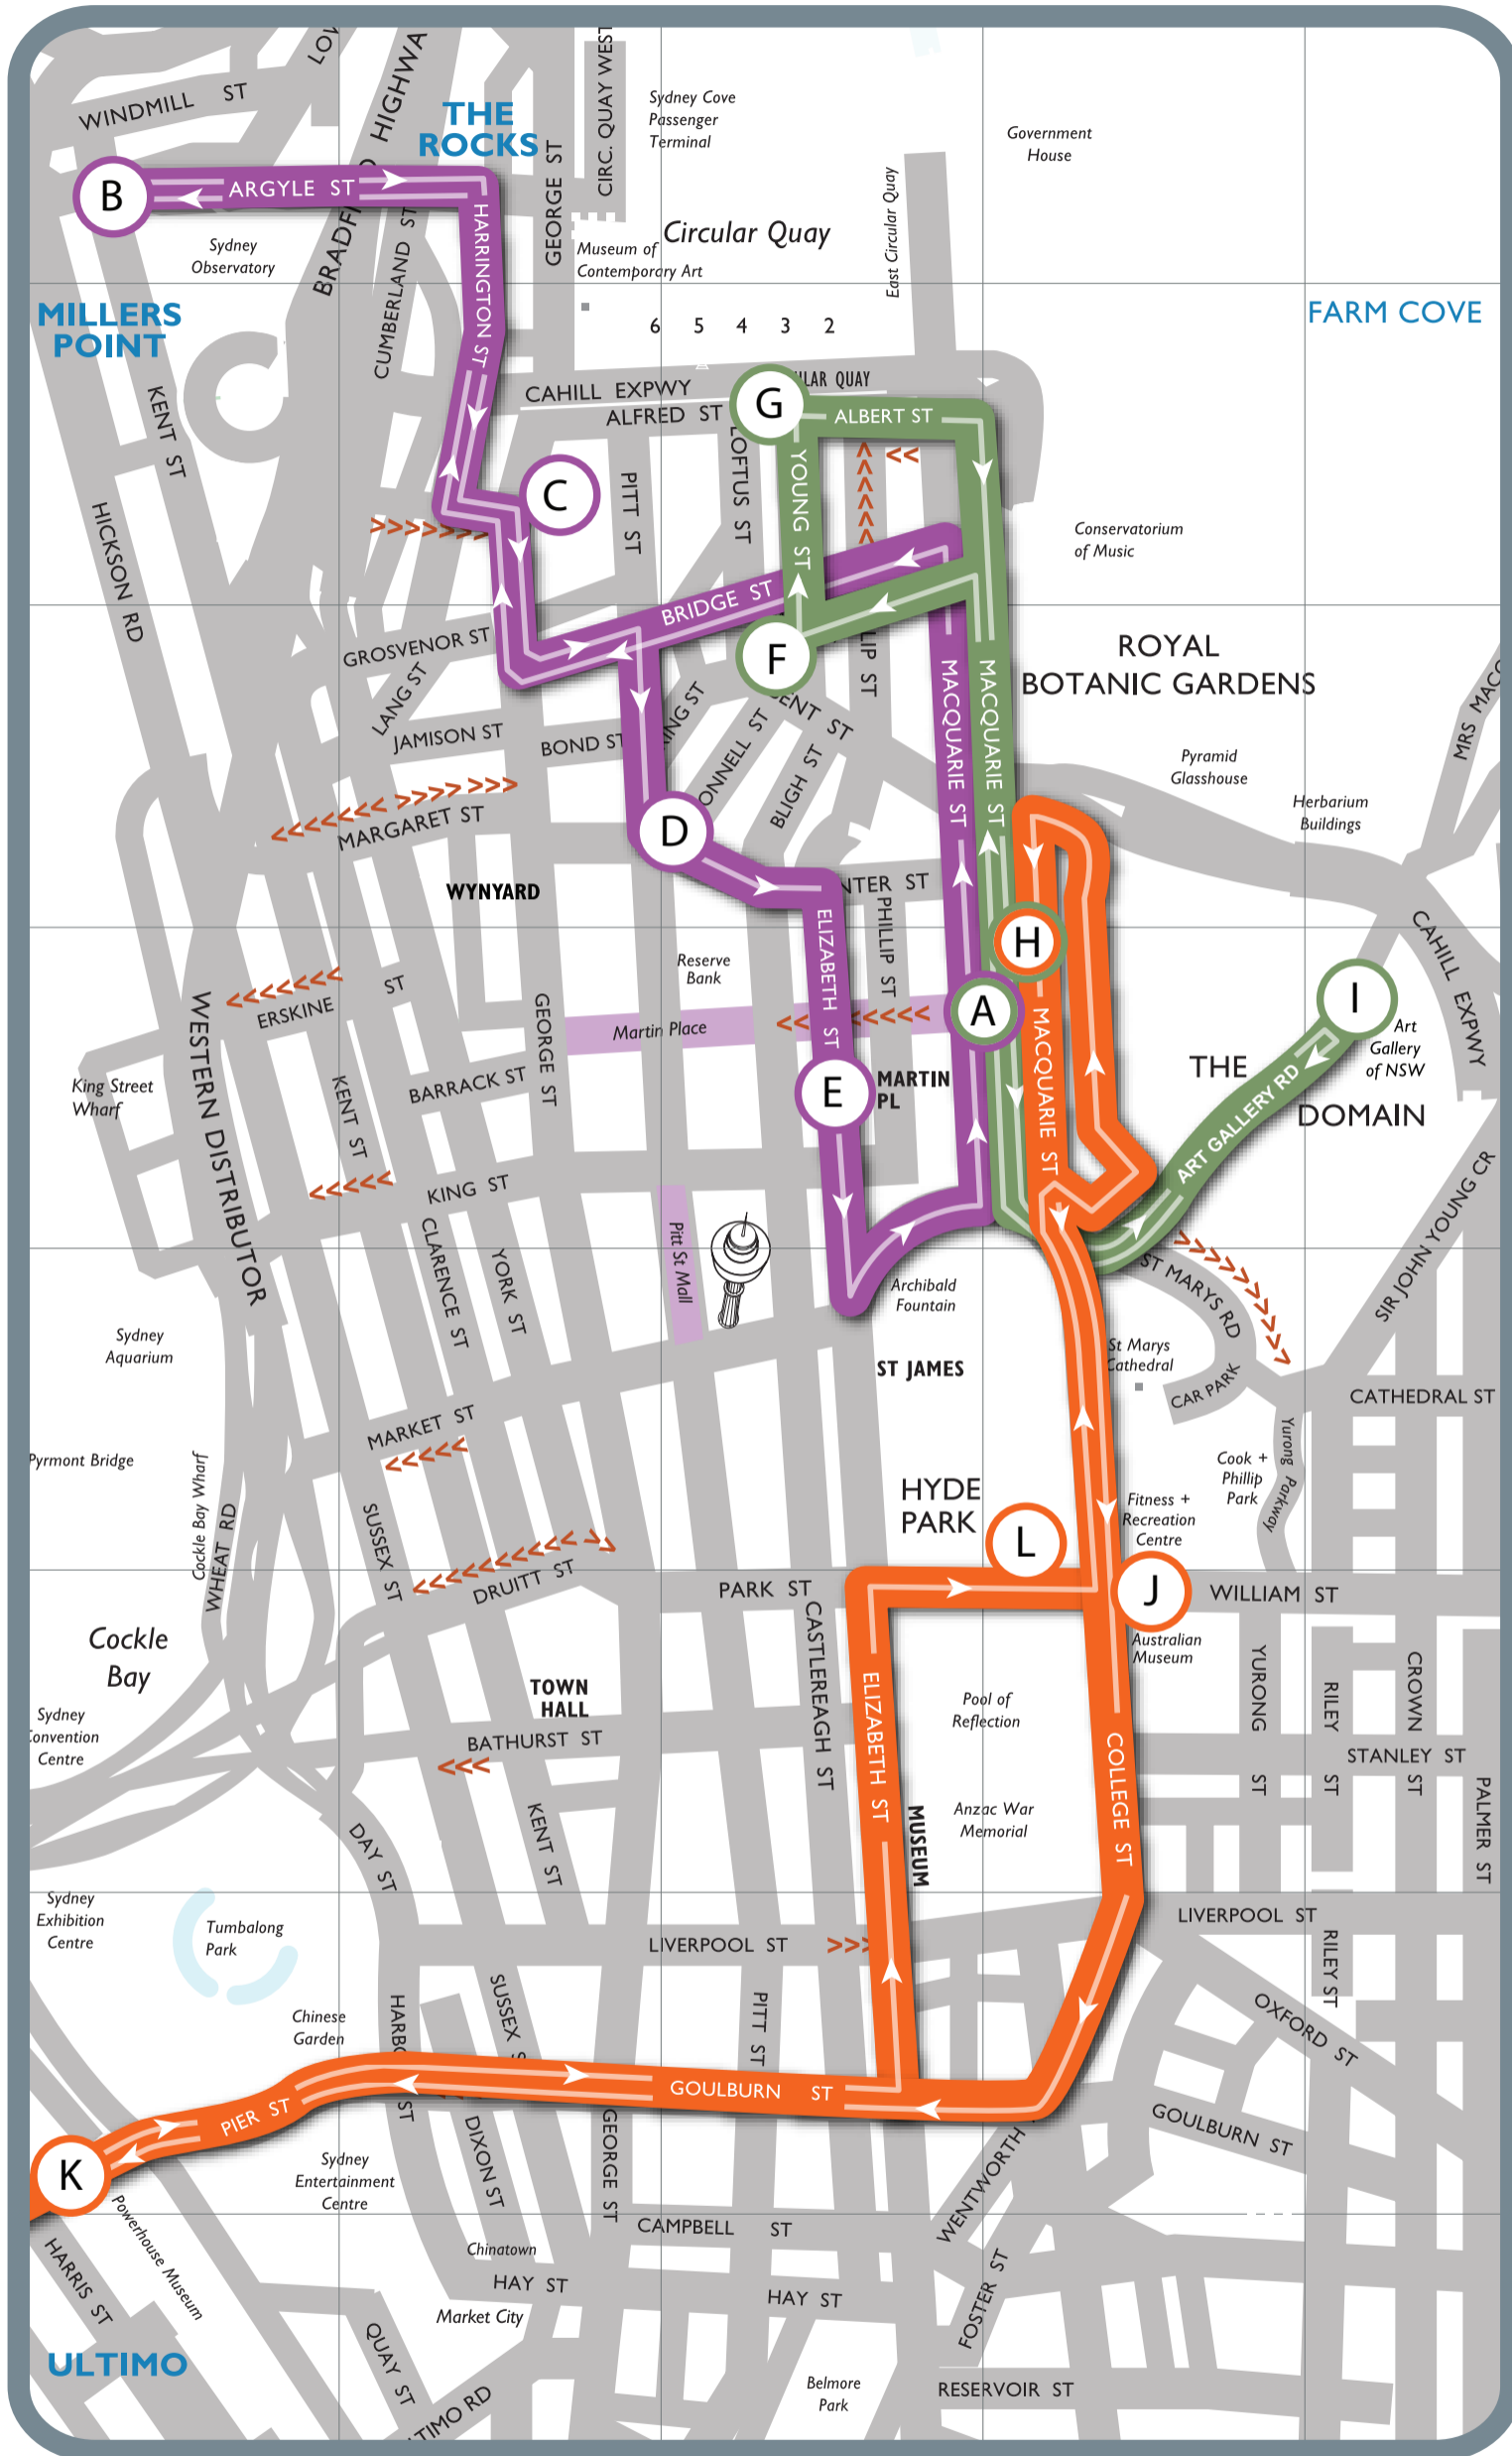

# BUS ROUTE 1

# BUS ROUTE 2

# BUS ROUTE 3

**Launch, Acts of Kindness State Library**  
Martin Place – Macquarie Street West

**Unguarded Moments**  
Argyle Street - Abraham Mott Hall

**Museum of Contemporary Art, Primavera**  
George Street (near Essex Street)

**Laneway Art**  
Pitt & Spring Streets

**Launch, Acts of Kindness State Library**  
Martin Place – Elizabeth Street

**Museum of Sydney**  
Top of Young Street

**Contested Landscapes**  
Bottom of Young Street